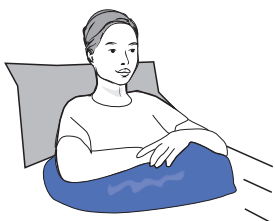

Heel protection | Kulnų apsauga
Papēža aizsardzība | Kannakaitse | Protecție călcâi

LUNA, MAJA

Memory foam pillows, enriched with sustainably sourced castor oil (up to 22%)

Key features:

- Viscoelastic Memory foam pillows, enriched with sustainably sourced castor oil (up to 22%).
- Castor oil has antibacterial properties, making the pillows suitable for people with allergies and sensitive skin.
- Designed to ensure long-lasting comfort and freshness.
- Certified to the highest standards, Oeko-Tex® and Ultra-Fresh® labels, ensuring freshness, durability, and safe use for your health.